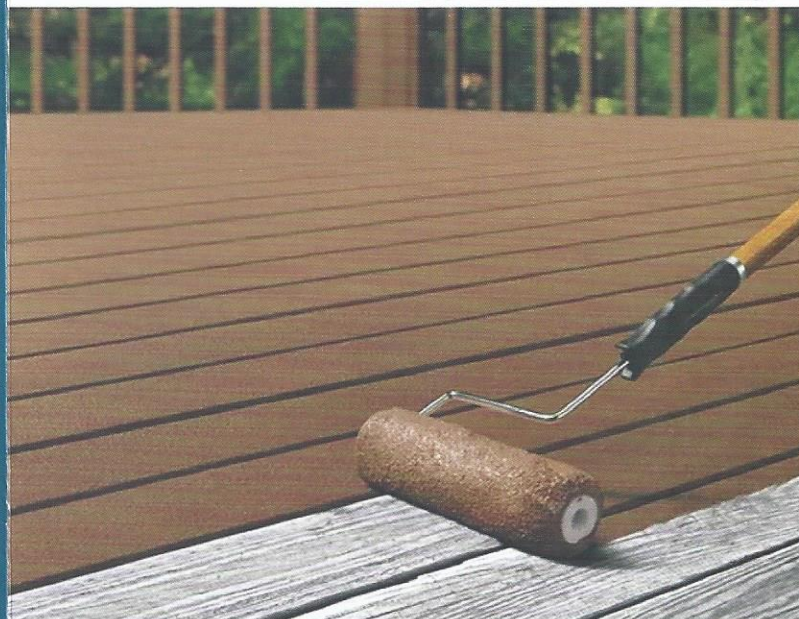

Distributed By:

chemex
industries, inc.

Chemex Industries, Inc.

3 Chattanooga, Irvine, CA 92620

Phone: 714-832-8441

www.chemexindustries.com