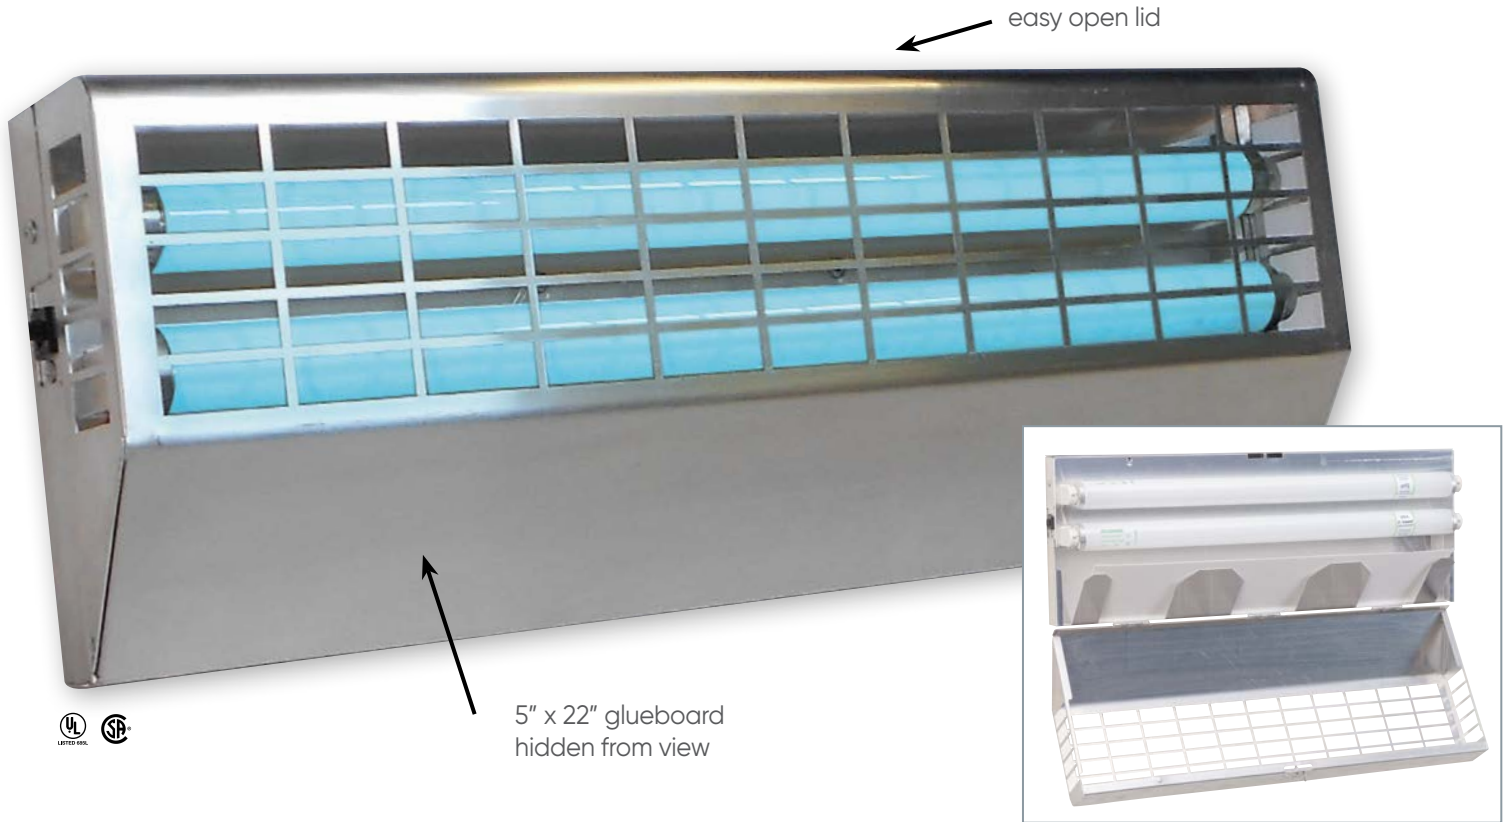

GT-220 - Aluminum

40 watts

Wall Mounted Adhesive Trap

Warehouses, Bakeries, Hospitals,
Food Manufacturing, Restaurants,
Commercial Kitchens

lid acts as a tray while servicing

LIGHTWEIGHT, COMMERCIAL

- 24-hour, non-chemical trapping
- Uses one 5" x 22" glueboard
- Energy-efficient U.V. Insect Lamps (2 - 20 watt)
- Color & Material: Aluminum - Will NOT rust
- Attraction Range: 1800 sq. ft.
- UL approved/listed, 115v/60hz, with 6' cord
- FDA & USDA accepted under current code
- Dimensions: 24.75"W x 9"H x 3.75"D
- **2-year limited warranty**

The **GT-220 - Aluminum** will not rust. Flying insects are attracted to the ultraviolet light and captured on a replaceable adhesive board inside the unit. Position 5-6 feet above the floor for best results.

PRODUCT	PART NUMBER
GT-220 ALUMINUM	GT-220S
Dimensions:	24.75"w x 9"h x 3.75"d
Color/Material:	Aluminum
UV Light Output:	40 watts
BULBS - GT-220 ALUMINUM	
20 watt 24" F20T8350BL	EL-07T8
20 watt 24" Safety Coated F20T8350BL	EL-07T820S
GLUEBOARD	
5" x 22" White - 24/pk	EL-58
5" x 22" Black - 24/pk	EL-59